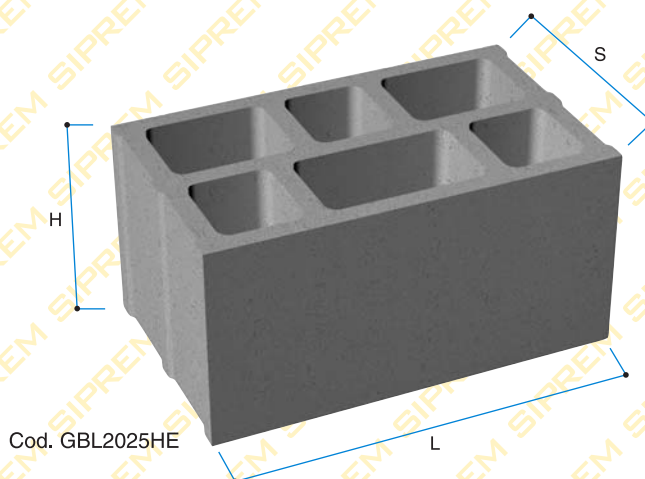

BLOCCHI

BLOCCO IN CLS (H = 25 cm)

Cod. GBL1025HA

Cod. GBL1525HB

Cod. GBL2025HC

Cod. GBL2525HD

Cod. GBL2025QR

Cod. GBL2025HE

CODICE	DESCRIZIONE	S cm	H cm	L cm	Peso kg	Pezzi per m ²	Dim. ped. cm	Pezzi su pedana	Peso ped. kg
GBL1025HA	Blocco monocamera	10	25	50	15	8	100x100x100	80	1200
GBL1525HB	Blocco monocamera	15	25	50	23	8	100x100x100	56	1288
GBL2025QR	Blocco monocamera	20	25	40	20	10	100x100x125	62,5	1250
GBL2025HC	Blocco bicamera	20	25	50	32	8	100x100x125	50	1600
GBL2525HD	Blocco bicamera	25	25	50	35	8	100x100x125	40	1400
GBL3025HE	Blocco bicamera	30	25	50	41	8	100x100x125	30	1230